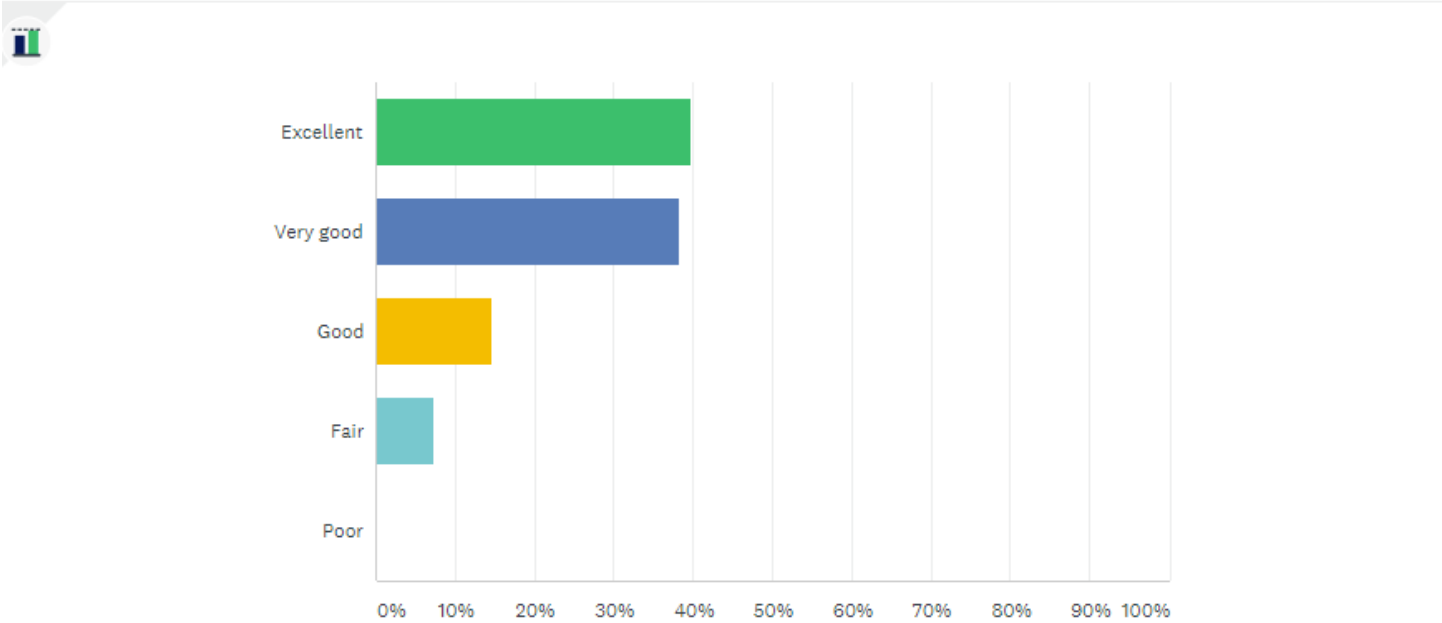

Overall, how would you rate this year's Wichita Pride?

Answered: 68 Skipped: 0

ANSWER CHOICES	RESPONSES
▼ Excellent	39.71% 27
▼ Very good	38.24% 26
▼ Good	14.71% 10
▼ Fair	7.35% 5
▼ Poor	0.00% 0
TOTAL	68