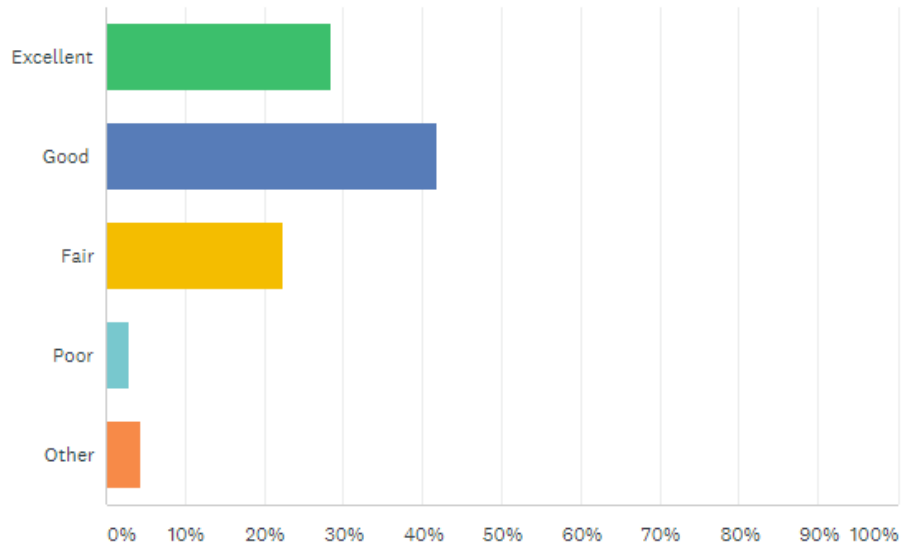

Prior to this year's Wichita Pride, how much of the information that you needed did you get?

Answered: 68 Skipped: 0

ANSWER CHOICES	RESPONSES
▼ All of the information	23.53% 16
▼ Most of the information	39.71% 27
▼ Some of the information	22.06% 15
▼ A little of the information	11.76% 8
▼ None of the information	2.94% 2
TOTAL	68

How would you rate the Vendors for this year's Wichita Pride?

Answered: 67 Skipped: 1

ANSWER CHOICES	RESPONSES
▼ Excellent	28.36% 19
▼ Good	41.79% 28
▼ Fair	22.39% 15
▼ Poor	2.99% 2
▼ Other	4.48% 3
TOTAL	67