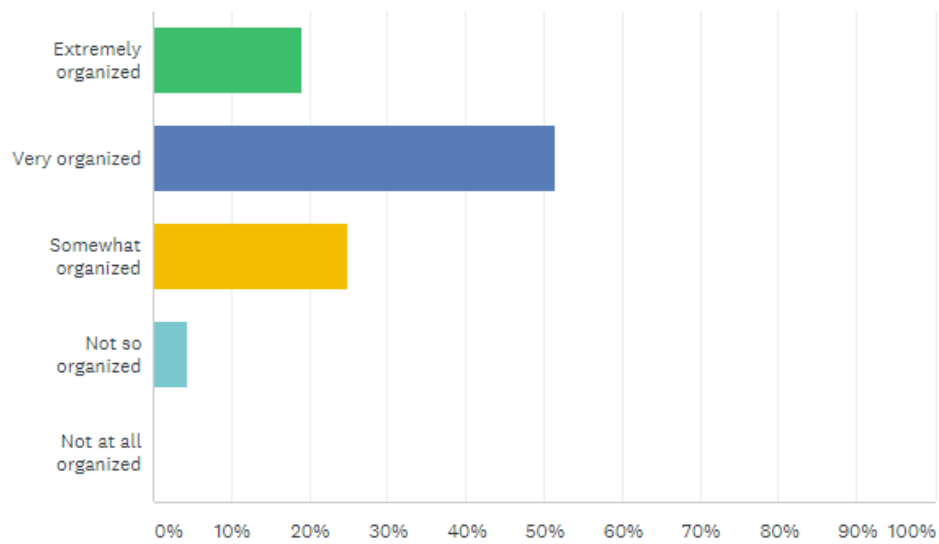

Please rate the Wichita Pride events you attended

Answered: 68 Skipped: 0

	EXCELLENT	VERY GOOD	GOOD	FAIR	POOR	N/A - DID NOT ATTEND	TOTAL
Photo Scavenger Hunt	16.92% 11	12.31% 8	6.15% 4	0.00% 0	0.00% 0	64.62% 42	65
Drag Show	22.73% 15	15.15% 10	10.61% 7	4.55% 3	0.00% 0	46.97% 31	66
Family Picnic	15.38% 10	15.38% 10	4.62% 3	3.08% 2	1.54% 1	60.00% 39	65
All Ages Dance Party	21.54% 14	3.08% 2	6.15% 4	3.08% 2	1.54% 1	64.62% 42	65
Rally	24.62% 16	20.00% 13	15.38% 10	4.62% 3	1.54% 1	33.85% 22	65
Parade	37.88% 25	27.27% 18	10.61% 7	4.55% 3	6.06% 4	13.64% 9	66
Festival	36.36% 24	22.73% 15	15.15% 10	7.58% 5	1.52% 1	16.67% 11	66

How organized was this year's Wichita Pride?

Answered: 68 Skipped: 0

ANSWER CHOICES	RESPONSES
Extremely organized	19.12% 13
Very organized	51.47% 35
Somewhat organized	25.00% 17
Not so organized	4.41% 3
Not at all organized	0.00% 0
TOTAL	68