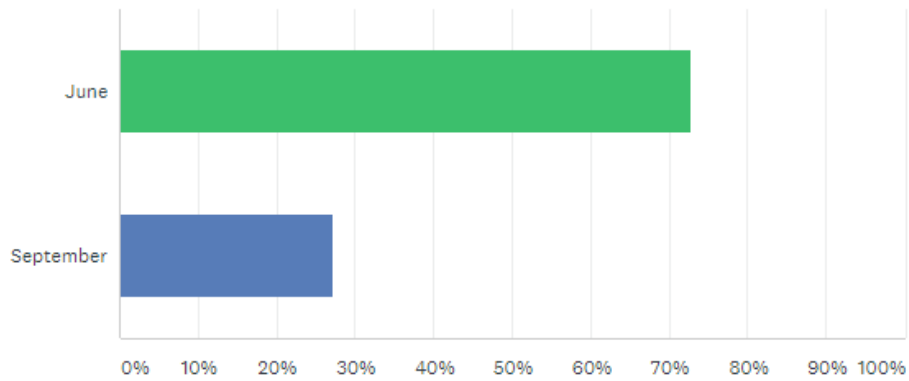

How would you rate the Food Choices for this year's Wichita Pride?

Answered: 67 Skipped: 1

ANSWER CHOICES	RESPONSES
▼ Excellent	14.93% 10
▼ Good	40.30% 27
▼ Fair	25.37% 17
▼ Poor	10.45% 7
▼ Other	8.96% 6
TOTAL	67

How would you rate the Entertainment for this year's Wichita Pride?

Answered: 65 Skipped: 3

ANSWER CHOICES	RESPONSES
▼ Excellent	41.54% 27
▼ Good	36.92% 24
▼ Fair	15.38% 10
▼ Poor	1.54% 1
▼ Other	4.62% 3
TOTAL	65

Which month would you prefer to celebrate Wichita Pride?

Answered: 66 Skipped: 2

ANSWER CHOICES	RESPONSES
▼ June	72.73% 48
▼ September	27.27% 18
TOTAL	66

Would you be interested in helping us improve Wichita Pride in the future?