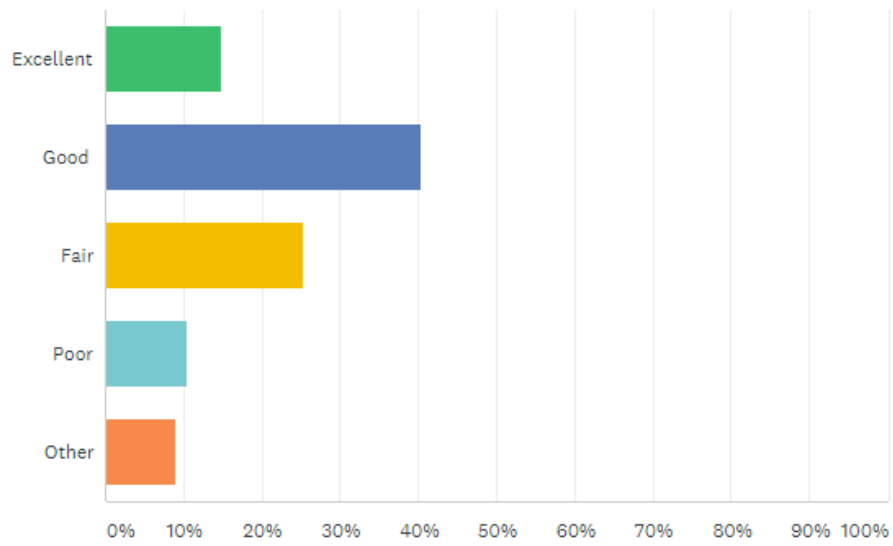

How would you rate the Vendors for this year's Wichita Pride?

Answered: 67 Skipped: 1

ANSWER CHOICES	RESPONSES
▼ Excellent	28.36% 19
▼ Good	41.79% 28
▼ Fair	22.39% 15
▼ Poor	2.99% 2
▼ Other	4.48% 3
TOTAL	67

How would you rate the Food Choices for this year's Wichita Pride?

Answered: 67 Skipped: 1

ANSWER CHOICES	RESPONSES
▼ Excellent	14.93% 10
▼ Good	40.30% 27
▼ Fair	25.37% 17
▼ Poor	10.45% 7
▼ Other	8.96% 6
TOTAL	67