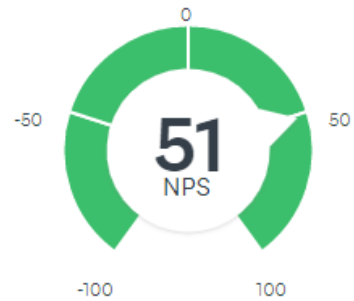

How likely is it that you would recommend Wichita Pride to a friend or family member?

Your Net Promoter® Score

Answered: 65 Skipped: 3

SurveyMonkey Global Benchmark

Average from 13,633 Organizations
10/1/2016 - 9/30/2017

Your score is in the top 50-75% [?](#)

MINIMUM	LOWER QUARTILE	MEDIAN	UPPER QUARTILE	MAXIMUM
-100	30	57.6	78.4	100

Your Net Promoter® Score: 62

Distribution of Responses

	DETRACTORS (0-6)	PASSIVES (7-8)	PROMOTERS (9-10)	NET PROMOTER® SCORE
Your Responses	6.15% 4	26.15% 17	67.69% 44	62

Please rate the Wichita Pride events you attended

Answered: 68 Skipped: 0

	EXCELLENT	VERY GOOD	GOOD	FAIR	POOR	N/A - DID NOT ATTEND	TOTAL
Photo Scavenger Hunt	16.92% 11	12.31% 8	6.15% 4	0.00% 0	0.00% 0	64.62% 42	65
Drag Show	22.73% 15	15.15% 10	10.61% 7	4.55% 3	0.00% 0	46.97% 31	66
Family Picnic	15.38% 10	15.38% 10	4.62% 3	3.08% 2	1.54% 1	60.00% 39	65
All Ages Dance Party	21.54% 14	3.08% 2	6.15% 4	3.08% 2	1.54% 1	64.62% 42	65
Rally	24.62% 16	20.00% 13	15.38% 10	4.62% 3	1.54% 1	33.85% 22	65
Parade	37.88% 25	27.27% 18	10.61% 7	4.55% 3	6.06% 4	13.64% 9	66
Festival	36.36% 24	22.73% 15	15.15% 10	7.58% 5	1.52% 1	16.67% 11	66