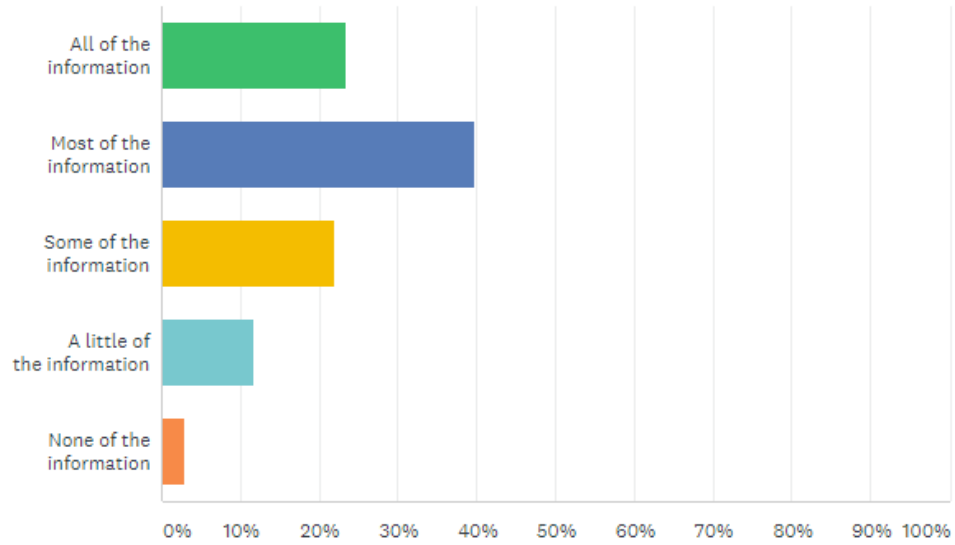

Prior to this year's Wichita Pride, how much of the information that you needed did you get?

Answered: 68 Skipped: 0

ANSWER CHOICES	RESPONSES
▼ All of the information	23.53% 16
▼ Most of the information	39.71% 27
▼ Some of the information	22.06% 15
▼ A little of the information	11.76% 8
▼ None of the information	2.94% 2
TOTAL	68