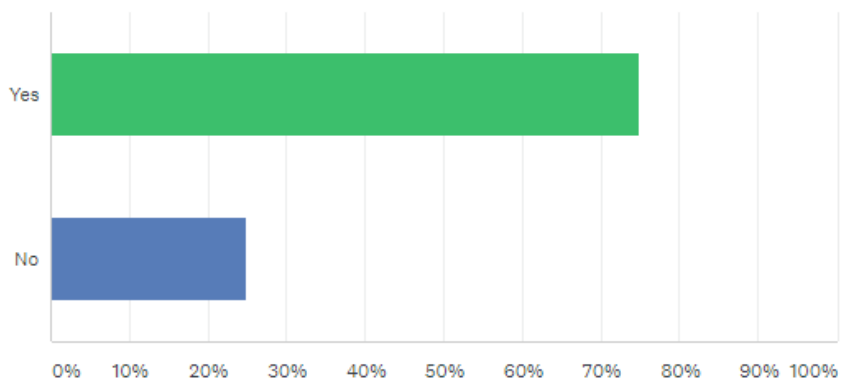

Which month would you prefer to celebrate Wichita Pride?

Answered: 66 Skipped: 2

ANSWER CHOICES	RESPONSES
▼ June	72.73% 48
▼ September	27.27% 18
TOTAL	66

Would you be interested in helping us improve Wichita Pride in the future?

Answered: 60 Skipped: 8

ANSWER CHOICES	RESPONSES
▼ Yes	75.00% 45
▼ No	25.00% 15
TOTAL	60