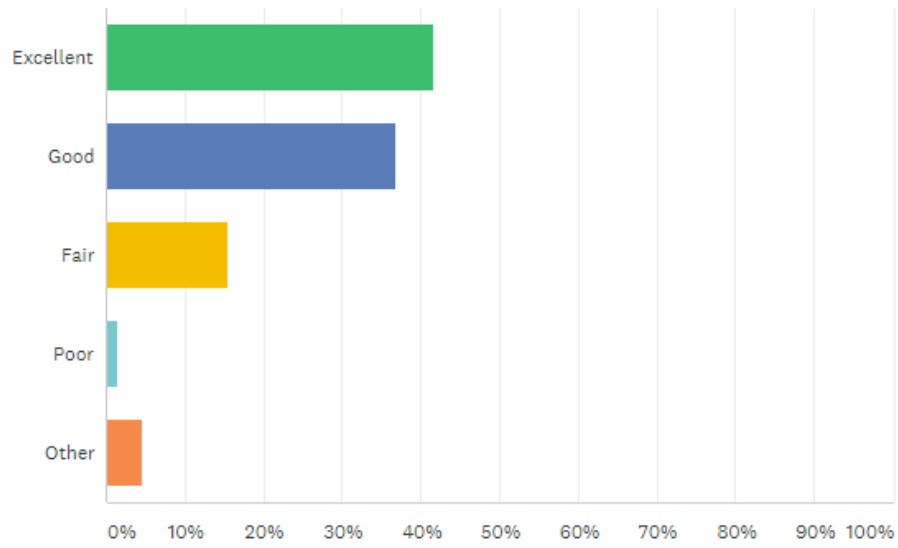

How would you rate the Food Choices for this year's Wichita Pride?

Answered: 67 Skipped: 1

ANSWER CHOICES	RESPONSES
▼ Excellent	14.93% 10
▼ Good	40.30% 27
▼ Fair	25.37% 17
▼ Poor	10.45% 7
▼ Other	8.96% 6
TOTAL	67

How would you rate the Entertainment for this year's Wichita Pride?

Answered: 65 Skipped: 3

ANSWER CHOICES	RESPONSES
▼ Excellent	41.54% 27
▼ Good	36.92% 24
▼ Fair	15.38% 10
▼ Poor	1.54% 1
▼ Other	4.62% 3
TOTAL	65