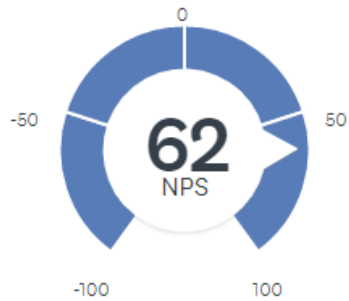

How likely is it that you would recommend Wichita Pride to a friend or family member?

Your Net Promoter® Score

Answered: 65 Skipped: 3

SurveyMonkey Global Benchmark

Average from 13,633 Organizations
10/1/2016 - 9/30/2017

Your score is in the top 50-75% [?](#)

MINIMUM	LOWER QUARTILE	MEDIAN	UPPER QUARTILE	MAXIMUM
-100	30	57.6	78.4	100

Your Net Promoter® Score: 62

Distribution of Responses

	DETRACTORS (0-6)	PASSIVES (7-8)	PROMOTERS (9-10)	NET PROMOTER® SCORE
Your Responses	6.15% 4	26.15% 17	67.69% 44	62

Please rate the Wichita Pride events you attended

Answered: 68 Skipped: 0

	EXCELLENT	VERY GOOD	GOOD	FAIR	POOR	N/A - DID NOT ATTEND	TOTAL
Photo Scavenger Hunt	16.92% 11	12.31% 8	6.15% 4	0.00% 0	0.00% 0	64.62% 42	65
Drag Show	22.73% 15	15.15% 10	10.61% 7	4.55% 3	0.00% 0	46.97% 31	66
Family Picnic	15.38% 10	15.38% 10	4.62% 3	3.08% 2	1.54% 1	60.00% 39	65
All Ages Dance Party	21.54% 14	3.08% 2	6.15% 4	3.08% 2	1.54% 1	64.62% 42	65
Rally	24.62% 16	20.00% 13	15.38% 10	4.62% 3	1.54% 1	33.85% 22	65
Parade	37.88% 25	27.27% 18	10.61% 7	4.55% 3	6.06% 4	13.64% 9	66
Festival	36.36% 24	22.73% 15	15.15% 10	7.58% 5	1.52% 1	16.67% 11	66